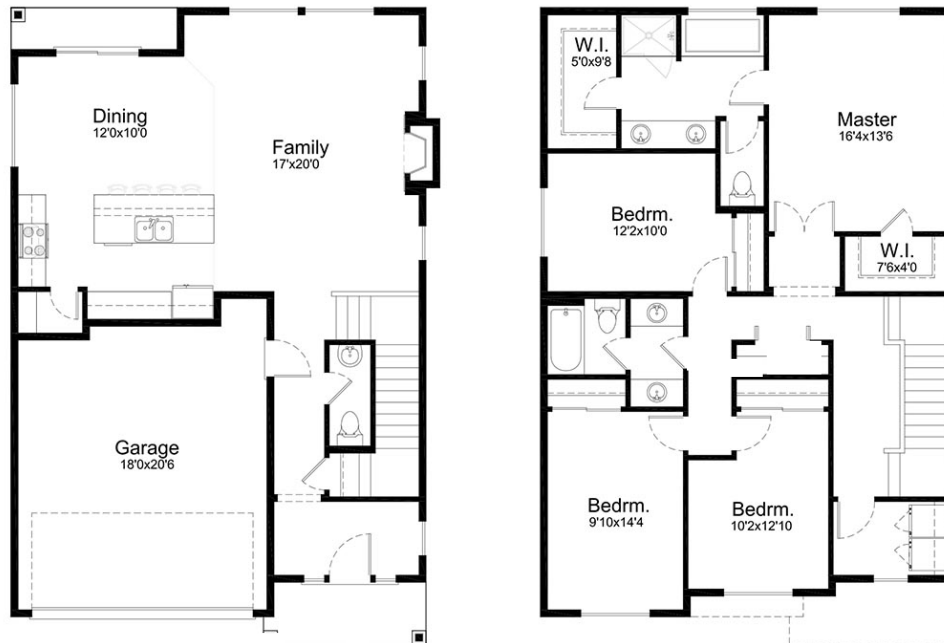

# 2088 B Floor Plan

Plan 2088 AB

Prices, Plans and Specifications are subject to change without notice. This document intended for marketing purposes only.

RayKolt@Windermere.com | 253-740-6774 | www.YourLifeAtPebbleCreek.com