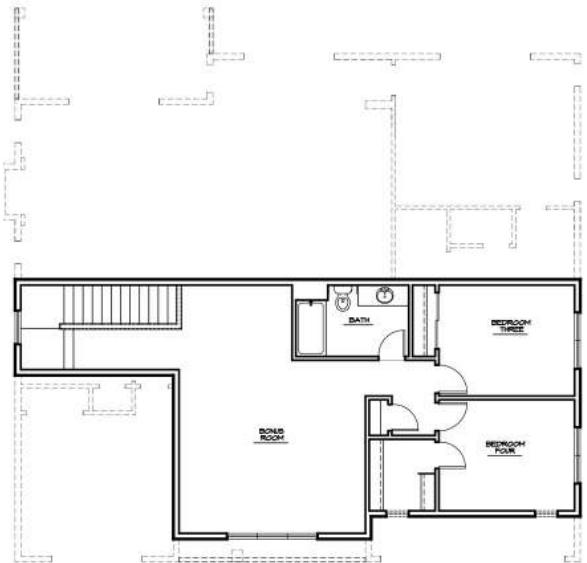

WILDRIDGE

EST. 2020

YourLifeAtWildRidge.com | Mt.Vernon, WA

Plan 2564 B

Dave Prutzman | samishbay@gmail.com | 425-308-9397 | YourLifeAtWildRidge.com |

MTTHomesNW.com | © MTT Family of Companies, Inc.