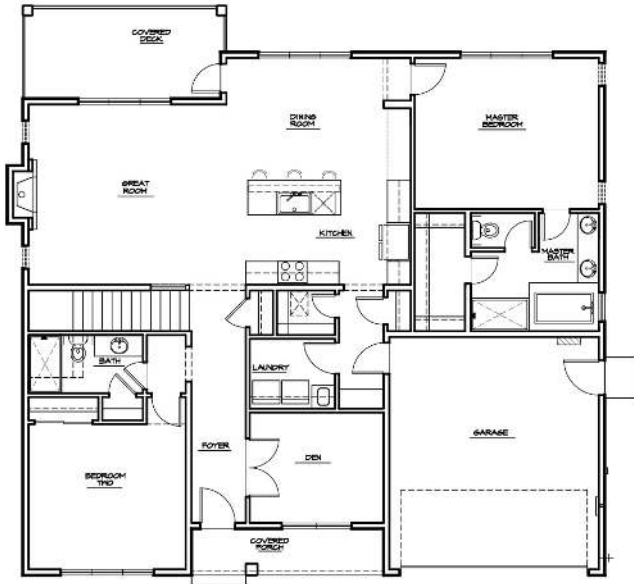

WILDRIDGE

EST. 2020

YourLifeAtWildRidge.com | Mt.Vernon, WA

Plan 2564 B

Dave Prutzman | samishbay@gmail.com | 425-308-9397 | YourLifeAtWildRidge.com |

MTTHomesNW.com | © MTT Family of Companies, Inc.