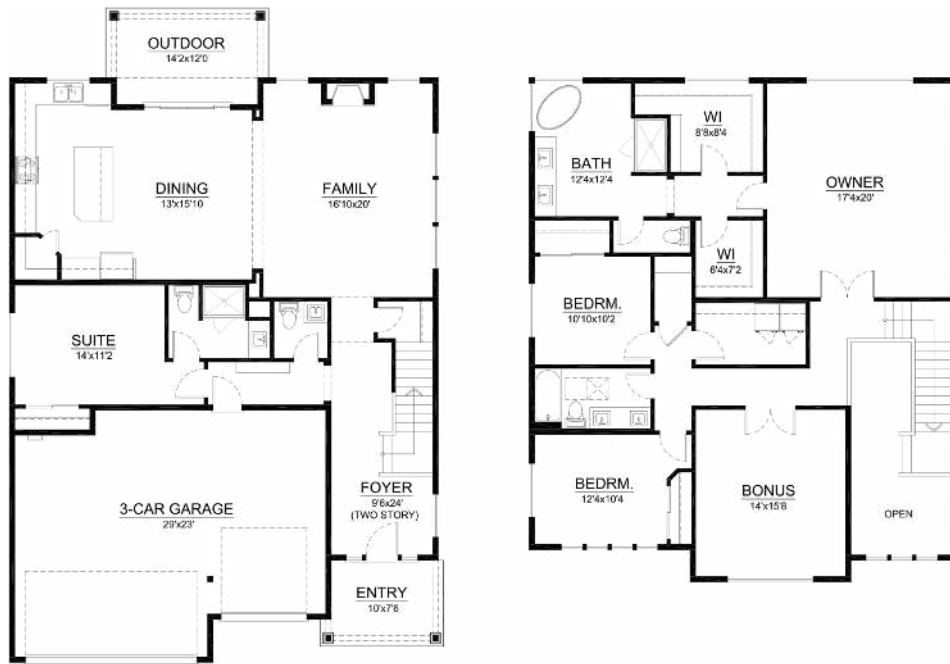

Plan 3018 B

RayKolt@Windermere.com | 253.740.6774 | YourLifeAtFairwayHeights.com

Windermere
REAL ESTATE

MTT HOMES
CRAFTING HOMES | CREATING COMMUNITY

MTTHomesNW.com | © MTT Family of Companies, Inc.

NextHome
PREVIEW PROPERTIES