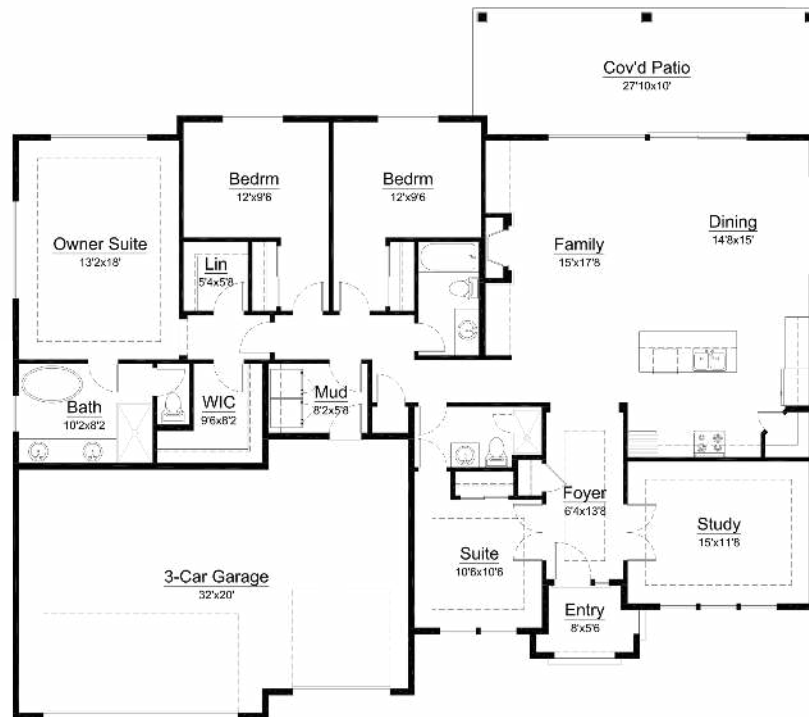

Plan 2221 A

Joshkumar@windermere.com | 253-304-6385 | YourLifeAtArboretum.com

Windermere
REAL ESTATE