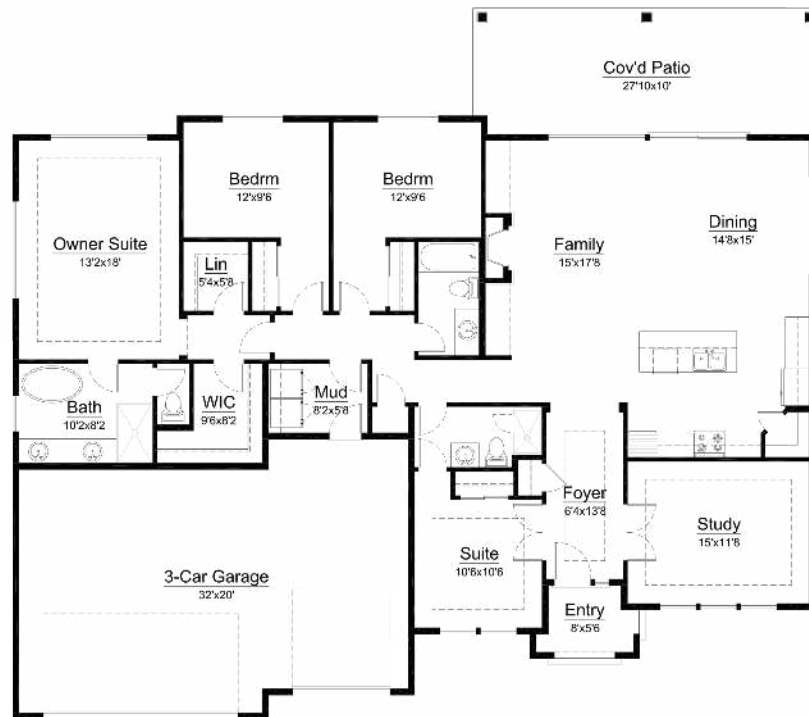

Plan 2221 B

Joshkumar@windermere.com | 253-304-6385 | YourLifeAtArboretum.com

Windermere
REAL ESTATE