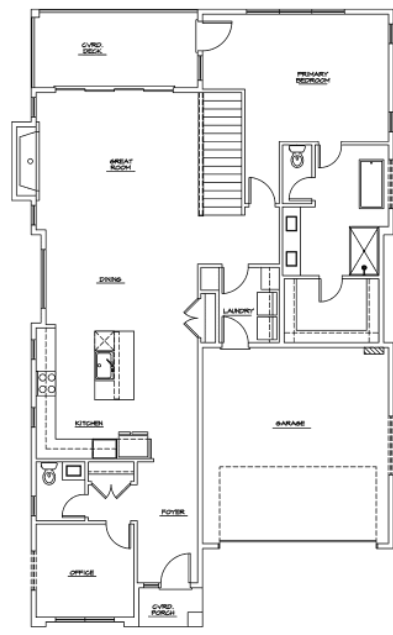

KIMBERLEE PARK LUXURY HOMES

12 luxury homesites - starting from the high \$1million

KIMBERLEE PARK | BELLEVUE, WA | YOURLIFEATKIMBERLEEPARK.COM

LOWER

MAIN

Plan 3106 A

kjell@windermere.com | 206.795.7738

raykolt@windermere.com | 253.740.6774 |