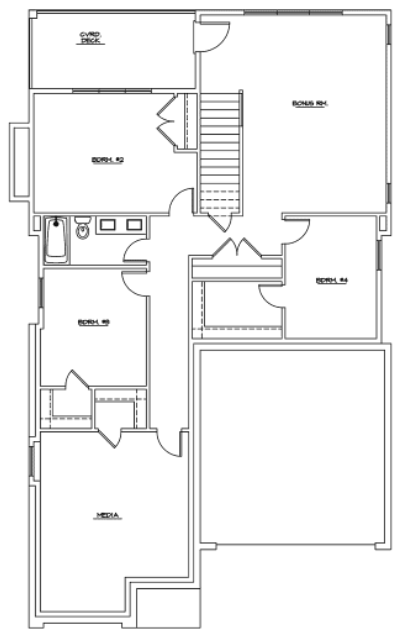

KIMBERLEE PARK LUXURY HOMES

12 luxury homesites - starting from the high \$1million

KIMBERLEE PARK | BELLEVUE, WA | YOURLIFEATKIMBERLEEPARK.COM

LOWER

MAIN

Plan 3106 A

kjell@windermere.com | 206.795.7738

raykolt@windermere.com | 253.740.6774 |