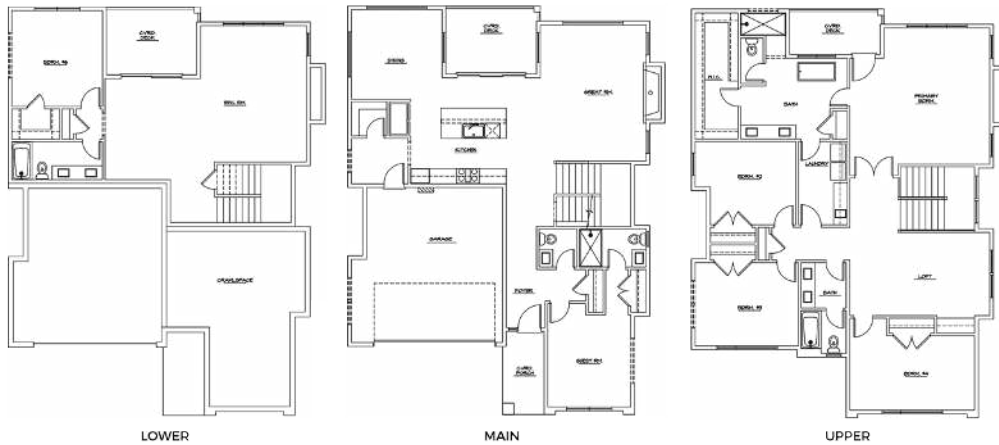

KIMBERLEE PARK LUXURY HOMES

12 luxury homesites - starting from the high \$1million

KIMBERLEE PARK | BELLEVUE, WA | YOURLIFEATKIMBERLEEPARK.COM

Plan 3942 A

kjell@windermere.com | 206.795.7738

raykolt@windermere.com | 253.740.6774 |