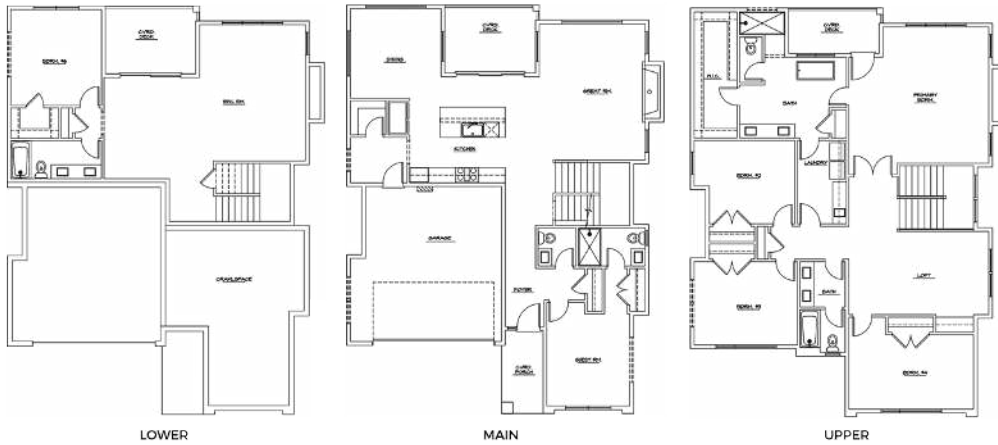

# KIMBERLEE PARK LUXURY HOMES

*12 luxury homesites - starting from the high \$1million*

KIMBERLEE PARK | BELLEVUE, WA | [YOURLIFEATKIMBERLEEPARK.COM](http://YOURLIFEATKIMBERLEEPARK.COM)

**Plan 3942 B**

[kjell@windermere.com](mailto:kjell@windermere.com) | 206.795.7738