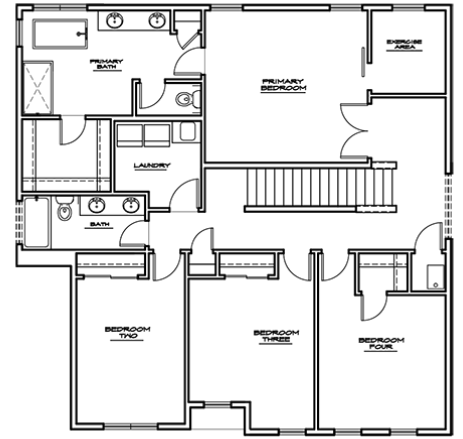

Victoria Heights

New homes in Mill Creek, Washington. Anticipated from the \$900's

Floor Plan
2910 A

kjell@windermere.com | 206.795.7738

raykolt@windermere.com | 253.740.6774 |