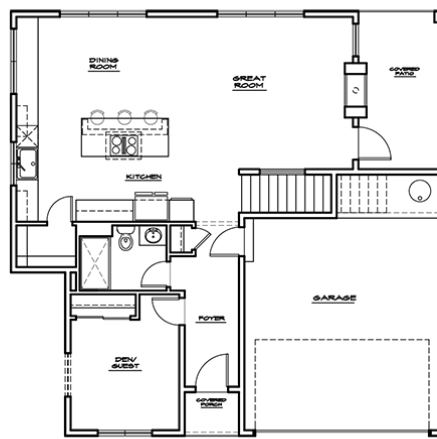

Victoria Heights

New homes in Mill Creek, Washington. Anticipated from the \$900's

Floor Plan
2910 A

kjell@windermere.com | 206.795.7738

raykolt@windermere.com | 253.740.6774 |