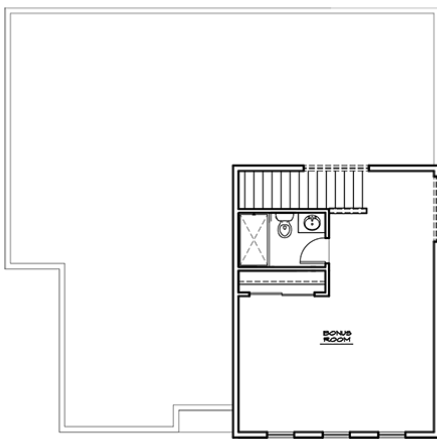

Victoria Heights

New homes in Mill Creek, Washington. Anticipated from the \$900's

Floor Plan
2910 A

kjell@windermere.com | 206.795.7738

raykolt@windermere.com | 253.740.6774 |