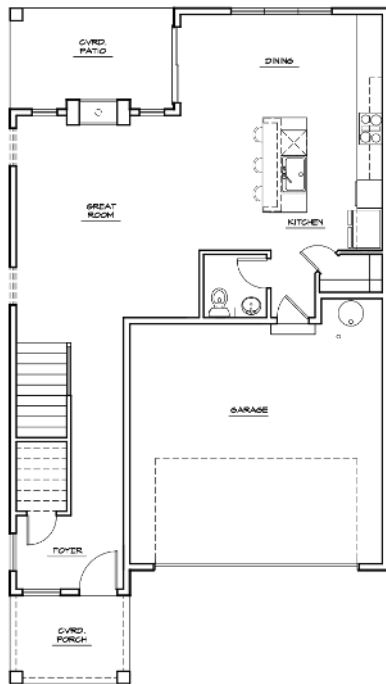

EVERGREEN ESTATES

AT MONROE

2303 A Plan

Ray Koltermann | (253) 740-6774 | raykolt@windermere.com