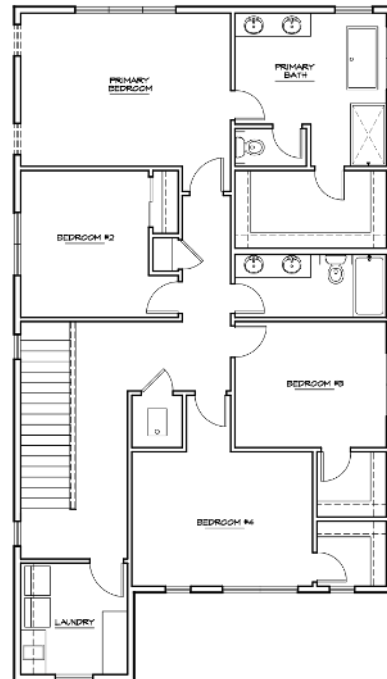

EVERGREEN ESTATES

AT MONROE

2303 A Plan

Ray Koltermann | (253) 740-6774 | raykolt@windermere.com