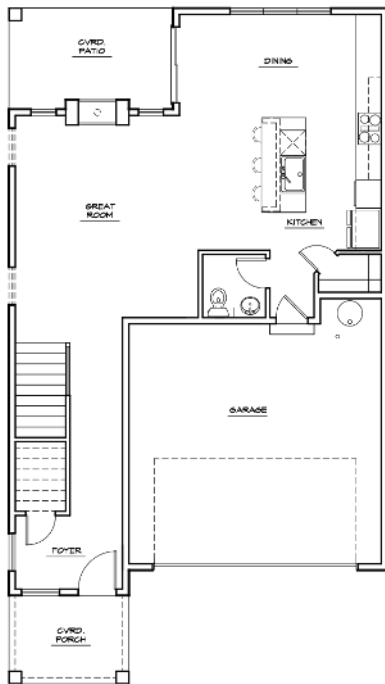

EVERGREEN ESTATES

AT MONROE

2303 B Plan

Ray Koltermann | (253) 740-6774 | raykolt@windermere.com