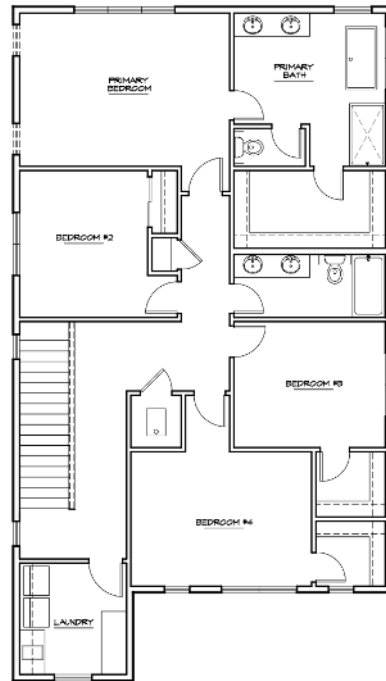

EVERGREEN ESTATES

AT MONROE

2303 B Plan

Ray Koltermann | (253) 740-6774 | raykolt@windermere.com