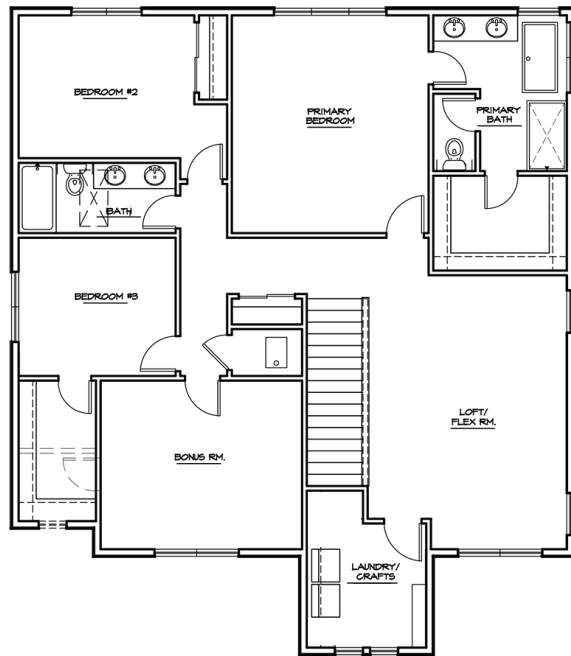

LIBERTY PARK

Plan 2588 B

Ray Koltermann | (253) 740-6774 | raykolt@windermere.com

MTTHomesNW.com | © 2022 MTT Family of Companies, Inc.