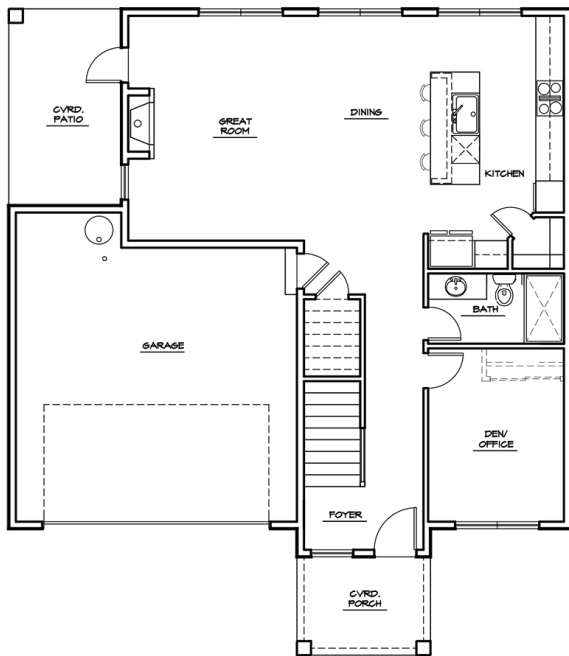

LIBERTY PARK

Plan 2588 B

Ray Koltermann | (253) 740-6774 | raykolt@windermere.com

MTTHomesNW.com | © 2022 MTT Family of Companies, Inc.